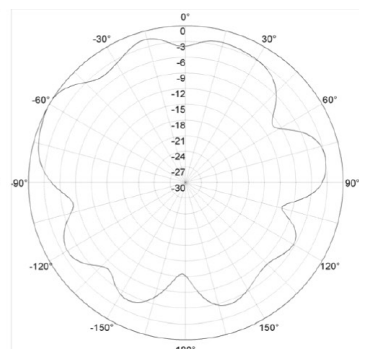

Specifications	
Model	AN-OD-10-6
Frequency Range	2400 ~ 2483 / 5150 ~ 5850 MHz
Bandwidth	100 / 700 MHz
Gain	6 dBi
Vertical Beamwidth	25° / 35°
Horizontal Beamwidth	360°
VSWR	Typical $\leq 1.5 - 2.0$
Nominal Impedance	50 Ohms
Polarization	Vertical
Max Power	10 Watts
Connector	RPSMA Plug with 36" Pigtail
Dimensions	5.9" x 7"
Weight	2.64 lbs
Mast Mount Diameter	1.37"-1.97"
Operating Temperature Range	-40°F to +158°F
Wind Load	134 mph

2.4 GHz

5 GHz

E-Plane Pattern

H-Plane Pattern

E-Plane Pattern

H-Plane Pattern

**About Mojo Networks, Inc.**

Mojo Networks is redefining the modern WiFi platform. Imagine the scalability to set up millions of access points with a few clicks, all from your smartphone. Envision an Internet experience that engages users with your business to drive results. Stay secure on the same WiFi cloud powering major brands and the highest levels of government. And enjoy the cost savings of a cloud-first solution without the pricey markup of proprietary hardware. Welcome to the era of prolific connectivity. Founded in 2003, Mojo Networks (formerly known as AirTight Networks), serves customers in the Fortune 500, Global 2000 and large carriers around the world. Request a free demo of Mojo Cloud Managed WiFi Platform at [www.mojonetworks.com](http://www.mojonetworks.com)