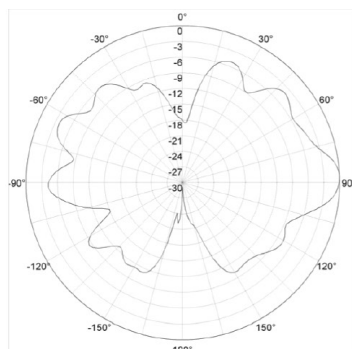

Specifications	
Model	AN-OD-10-6
Frequency Range	2400 ~ 2483 / 5150 ~ 5850 MHz
Bandwidth	100 / 700 MHz
Gain	6 dBi
Vertical Beamwidth	25° / 35°
Horizontal Beamwidth	360°
VSWR	Typical $\leq 1.5 - 2.0$
Nominal Impedance	50 Ohms
Polarization	Vertical
Max Power	10 Watts
Connector	RPSMA Plug with 36" Pigtail
Dimensions	5.9" x 7"
Weight	2.64 lbs
Mast Mount Diameter	1.37"-1.97"
Operating Temperature Range	-40°F to +158°F
Wind Load	134 mph

2.4 GHz

5 GHz

E-Plane Pattern

H-Plane Pattern

E-Plane Pattern

H-Plane Pattern

**About Mojo Networks, Inc.**

Mojo Networks is redefining the modern WiFi platform. Imagine the scalability to set up millions of access points with a few clicks, all from your smartphone. Envision an Internet experience that engages users with your business to drive results. Stay secure on the same WiFi cloud powering major brands and the highest levels of government. And enjoy the cost savings of a cloud-first solution without the pricey markup of proprietary hardware. Welcome to the era of prolific connectivity. Founded in 2003, Mojo Networks (formerly known as AirTight Networks), serves customers in the Fortune 500, Global 2000 and large carriers around the world. Request a free demo of Mojo Cloud Managed WiFi Platform at [www.mojonetworks.com](http://www.mojonetworks.com)