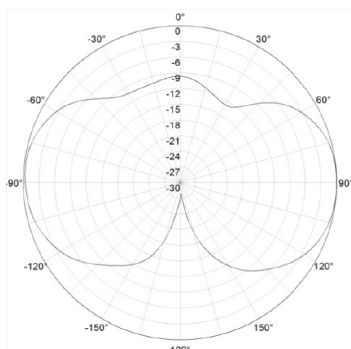

E-Plane Pattern