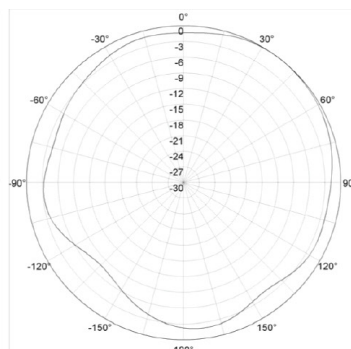

H-Plane Pattern